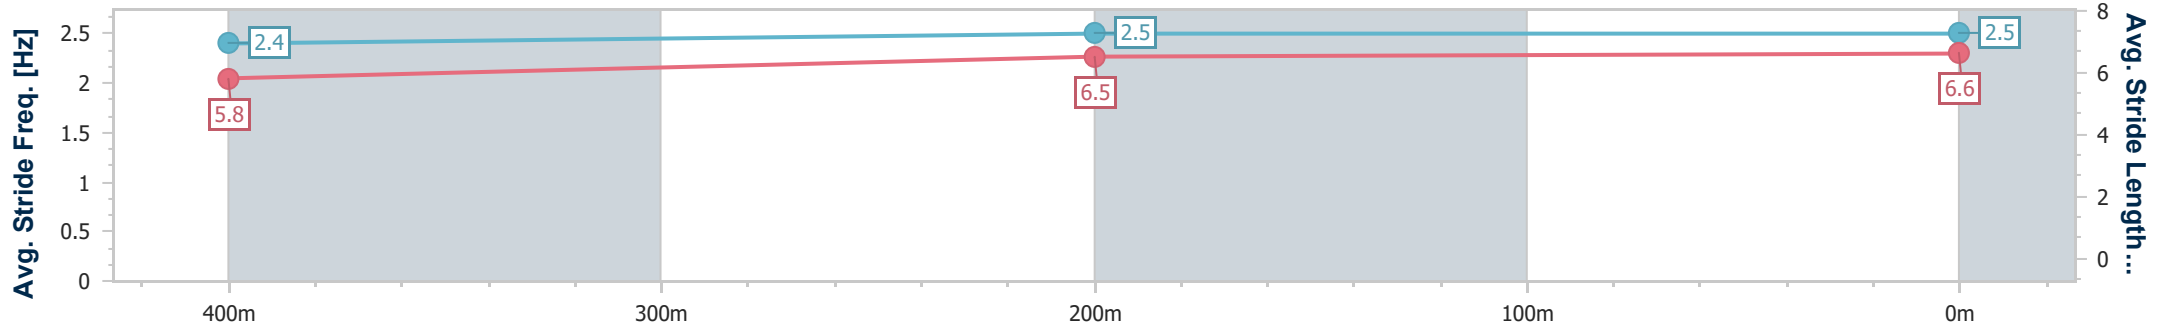

| | |
|--------------------------------|---------------------------------------------------------|
| Name | Lot: 26 Sire: All Too Hard (AUS) Dam: Donna Amata (AUS) |
| Final | 1 |
| Fastest Section Time (Section) | 0:12.11 (Finish) |
| Top Speed [km/h] (Section) | 62.1 (200m) |
| Race State | Finished |

Breeze Up Newcastle

04 October 2023 - 10:24

Track Rating: Synthetic, Weather: Hot, Rail Position: True

| | 400m | 200m | Finish |
|------------------------|----------------------|----------------------|----------------------|
| Section Times | 0:14.23 (0:14.23) | 0:26.37 (0:12.14) | 0:38.48 (0:12.11) |
| Average Speed [km/h] | 51.0 | 59.4 | 59.5 |
| Top Speed [km/h] | 56.0 | 62.1 | 61.9 |
| Avg. Dist. to Rail [m] | 1.5 | 1.9 | 1.3 |
| Avg. Stride Freq. [Hz] | 2.4 | 2.5 | 2.5 |
| Avg. Stride Length [m] | 5.8 | 6.5 | 6.6 |