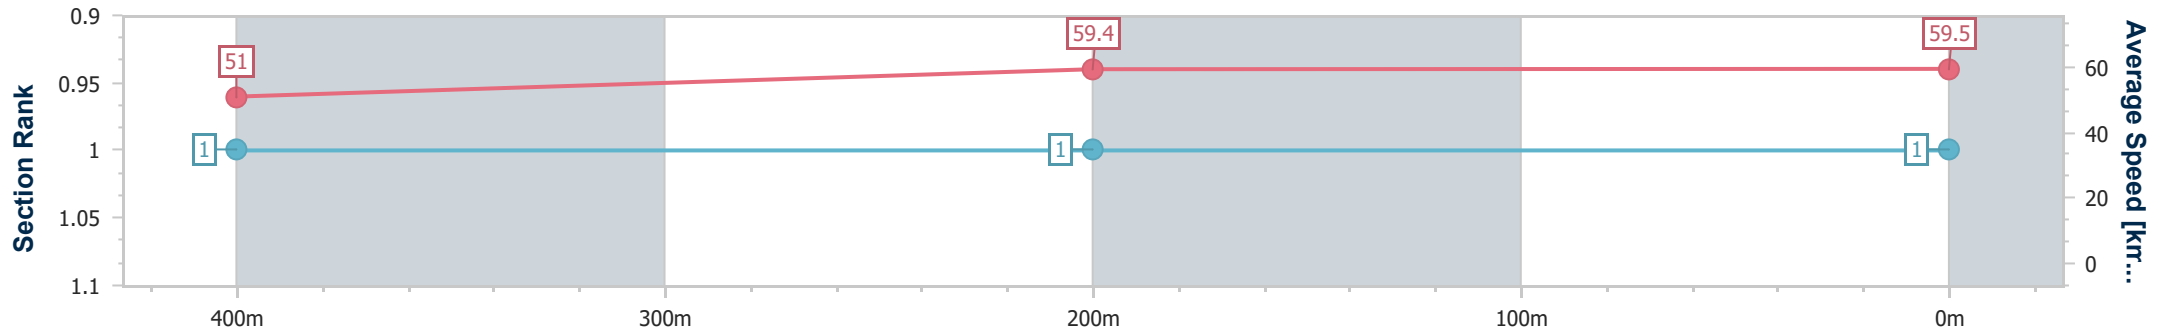

| | |
|--------------------------------|---------------------------------------------------------|
| Name | Lot: 26 Sire: All Too Hard (AUS) Dam: Donna Amata (AUS) |
| Final | 1 |
| Fastest Section Time (Section) | 0:12.11 (Finish) |
| Top Speed [km/h] (Section) | 62.1 (200m) |
| Race State | Finished |

Breeze Up Newcastle

04 October 2023 - 10:24

Track Rating: Synthetic, Weather: Hot, Rail Position: True

| | 400m | 200m | Finish |
|------------------------|----------------------|----------------------|----------------------|
| Section Times | 0:14.23 (0:14.23) | 0:26.37 (0:12.14) | 0:38.48 (0:12.11) |
| Average Speed [km/h] | 51.0 | 59.4 | 59.5 |
| Top Speed [km/h] | 56.0 | 62.1 | 61.9 |
| Avg. Dist. to Rail [m] | 1.5 | 1.9 | 1.3 |
| Avg. Stride Freq. [Hz] | 2.4 | 2.5 | 2.5 |
| Avg. Stride Length [m] | 5.8 | 6.5 | 6.6 |