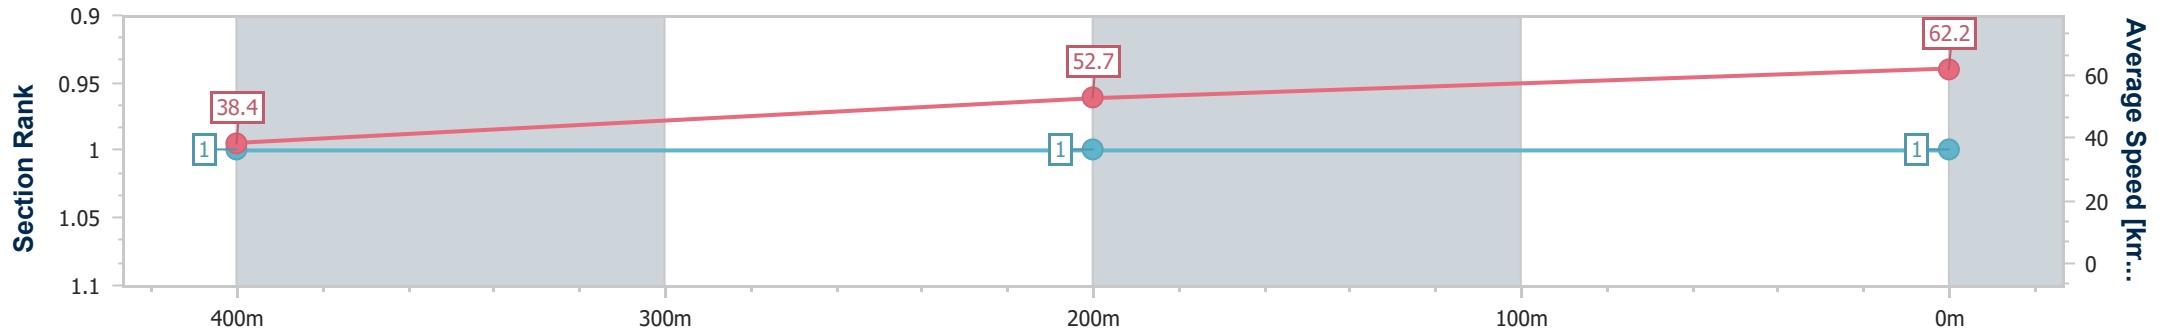

Name	Lot: 144 Sire: Star Turn (AUS) Dam: Alpine Explorer (NZ)
Final	1
Fastest Section Time (Section)	0:11.56 (Finish)
Top Speed [km/h] (Section)	64.9 (Finish)
Race State	Finished

Breeze Up Newcastle

04 October 2023 - 11:52

Track Rating: Synthetic, Weather: Hot, Rail Position: True

	400m	200m	Finish
Section Times	0:18.87 (0:18.87)	0:32.58 (0:13.71)	0:44.14 (0:11.56)
Average Speed [km/h]	38.4	52.7	62.2
Top Speed [km/h]	43.2	60.8	64.9
Avg. Dist. to Rail [m]	1.5	1.8	3.0
Avg. Stride Freq. [Hz]	2.3	2.6	2.7
Avg. Stride Length [m]	4.7	5.5	6.2