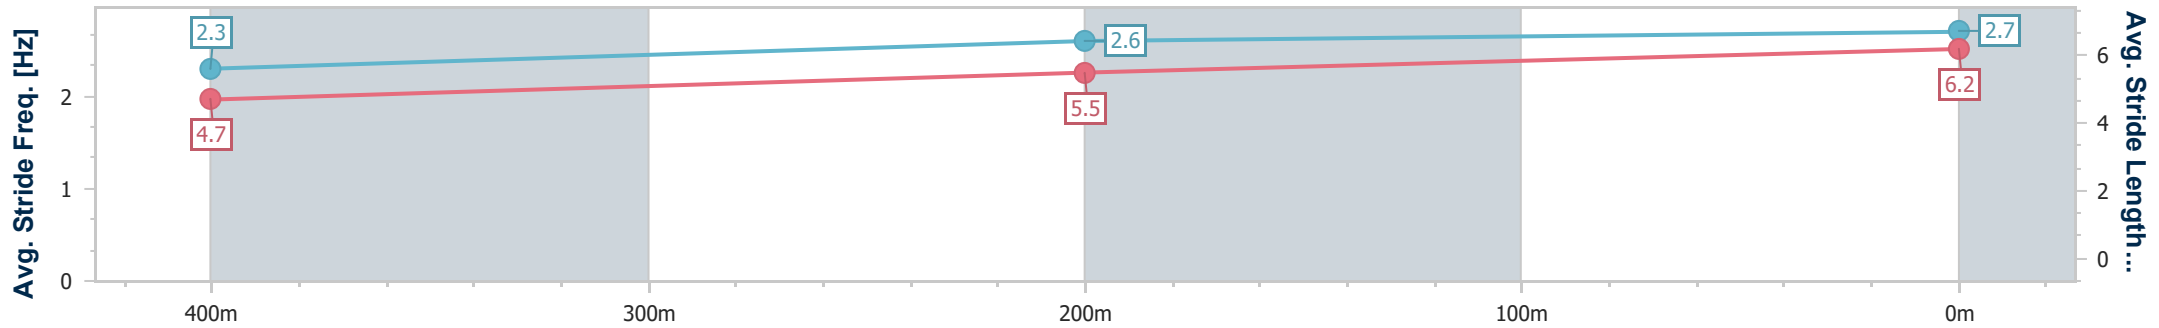

Name	Lot: 144 Sire: Star Turn (AUS) Dam: Alpine Explorer (NZ)
Final	1
Fastest Section Time (Section)	0:11.56 (Finish)
Top Speed [km/h] (Section)	64.9 (Finish)
Race State	Finished

Breeze Up Newcastle

04 October 2023 - 11:52

Track Rating: Synthetic, Weather: Hot, Rail Position: True

	400m	200m	Finish
Section Times	0:18.87 (0:18.87)	0:32.58 (0:13.71)	0:44.14 (0:11.56)
Average Speed [km/h]	38.4	52.7	62.2
Top Speed [km/h]	43.2	60.8	64.9
Avg. Dist. to Rail [m]	1.5	1.8	3.0
Avg. Stride Freq. [Hz]	2.3	2.6	2.7
Avg. Stride Length [m]	4.7	5.5	6.2